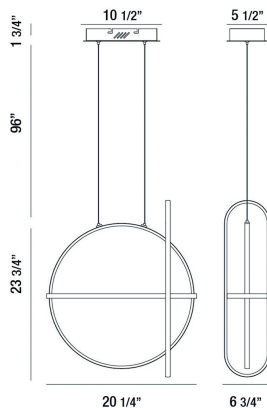

# BERKLEY, 3-LIGHT 24IN INTEGRATED LED PENDANT CHANDELIER

## PRODUCT DETAILS

No.	:	37035-013
Product Color	:	MATTE BLACK
Product Material	:	METAL
Shade / Accent Colour	:	WHITE
Shade / Accent Material	:	ACRYLIC
Length	:	20.25"
Width	:	6.75"
Height	:	23.75"
Overall Height	:	121.5"
Weight	:	3.7LBS

## LIGHT SOURCE DETAILS

Number of Bulbs	:	1
Light Source	:	LED
Light Source Type	:	INTEGRATED LED
Input Voltage	:	120V
Bulb Voltage	:	120V
Socket Type	:	INTEGRATED
Wattage	:	1 X 59W
Total Wattage	:	59W
Delivered Lumens	:	2100LM
Kelvin	:	3000K
CRI	:	90
Bulb Included	:	YES
Dimmable	:	YES

## TECHNICAL DETAILS

Hanging Support Type	:	WIRE
Canopy / Backplate Length	:	10.5"
Canopy / Backplate Height	:	1.75"
Canopy / Backplate Width	:	5.5"
IP Rating	:	IP22
Location	:	DRY
Approval	:	
Beam Angle	:	360