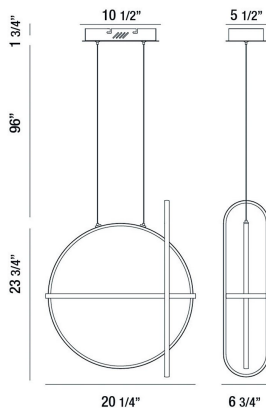

BERKLEY, 3-LIGHT 24IN INTEGRATED LED PENDANT CHANDELIER

OPTIONS AVAILABLE

ITEM NO.	FINISH	SHADE
37035-013	MATTE BLACK	
37035-020	MATTE GOLD	

PRODUCT DETAILS

No.	:	37035-013
Product Color	:	MATTE BLACK
Product Material	:	METAL
Shade / Accent Colour	:	WHITE
Shade / Accent Material	:	ACRYLIC
Length	:	20.25"
Width	:	6.75"
Height	:	23.75"
Overall Height	:	121.5"
Weight	:	3.7LBS

LIGHT SOURCE DETAILS

Number of Bulbs	:	1
Light Source	:	LED
Light Source Type	:	INTEGRATED LED
Input Voltage	:	120V
Bulb Voltage	:	120V
Socket Type	:	INTEGRATED
Wattage	:	1 X 59W
Total Wattage	:	59W
Delivered Lumens	:	2100LM
Kelvin	:	3000K
CRI	:	90
Bulb Included	:	YES
Dimmable	:	YES

TECHNICAL DETAILS

Hanging Support Type	:	WIRE
Hanging Support Length	:	96"
Canopy / Backplate Length	:	10.5"
Canopy / Backplate Height	:	1.75"
Canopy / Backplate Width	:	5.5"
IP Rating	:	IP22
Location	:	DRY
Approval	:	
Beam Angle	:	360