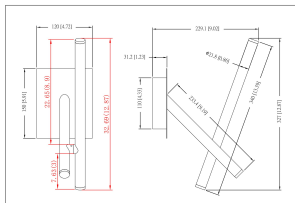

### PRODUCT DETAILS

No.	:	36252-015
Product Color	:	BLACK
Product Material	:	METAL
Shade / Accent Colour	:	FROSTED
Shade / Accent Material	:	ACRYLIC
Width	:	4.75"
Height	:	12.75"
Ext	:	9"
Weight	:	1.8lbs

### TECHNICAL DETAILS

Canopy / Backplate Length	:	4.75"
Canopy / Backplate Height	:	1.25"
Canopy / Backplate Width	:	5.875"
Mounting	:	Up or Down
Location	:	DRY
Approval	:	