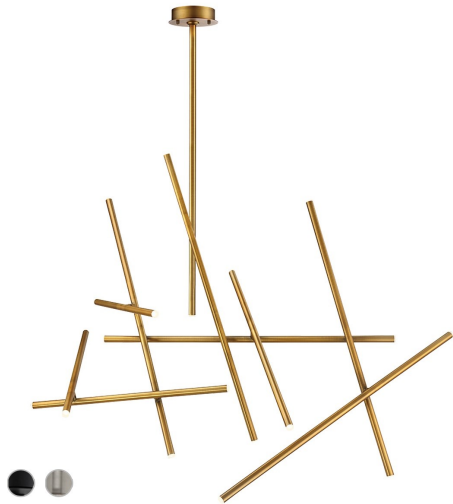

CROSSROADS, 18-LIGHT 59IN INTEGRATED LED GRAND CHANDELIER

PRODUCT DETAILS

No.	:	36251-032
Product Color	:	BRUSHED BRASS
Product Material	:	METAL
Shade / Accent Colour	:	CLEAR
Shade / Accent Material	:	ACRYLIC
Length	:	59.25"
Width	:	27"
Height	:	45.5"
Overall Height	:	83"
Weight	:	6.8LBS

LIGHT SOURCE DETAILS

Number of Bulbs	:	18
Light Source	:	LED
Light Source Type	:	INTEGRATED LED
Input Voltage	:	120V
Bulb Voltage	:	120V
Socket Type	:	INTEGRATED
Wattage	:	18 X 1W
Total Wattage	:	18W
Delivered Lumens	:	1115LM
Kelvin	:	3000K
CRI	:	90
Bulb Included	:	YES
Dimmable	:	YES

OPTIONS AVAILABLE

ITEM NO.	FINISH	SHADE
36251-018	MATTE BLACK	FROSTED
36251-032	BRUSHED BRASS	FROSTED

TECHNICAL DETAILS

Hanging Support Type	:	ROD
Rods Included	:	12"+24"
Canopy / Backplate Height	:	1.5"
Canopy / Backplate Dia.	:	7.75"
Driver	:	ES
IP Rating	:	IP22
Location	:	DRY
Approval	:	<input type="checkbox"/>
Title 24	:	YES
Beam Angle	:	360
Cut Hole Width	:	81.5"