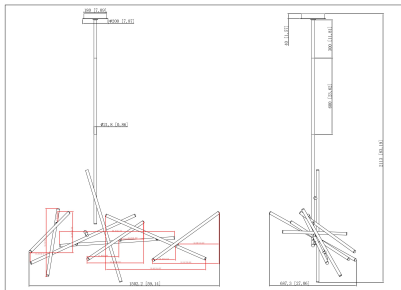

CROSSROADS, 18-LIGHT 59IN INTEGRATED LED GRAND CHANDELIER

PRODUCT DETAILS

No.	:	36251-032
Product Color	:	BRUSHED BRASS
Product Material	:	METAL
Shade / Accent Colour	:	CLEAR
Shade / Accent Material	:	ACRYLIC
Length	:	59.25"
Width	:	27"
Height	:	45.5"
Overall Height	:	83"
Weight	:	6.8LBS

LIGHT SOURCE DETAILS

Number of Bulbs	:	18
Light Source	:	LED
Light Source Type	:	INTEGRATED LED
Input Voltage	:	120V
Bulb Voltage	:	120V
Socket Type	:	INTEGRATED
Wattage	:	18 X 1W
Total Wattage	:	18W
Delivered Lumens	:	1115LM
Kelvin	:	3000K
CRI	:	90
Bulb Included	:	YES
Dimmable	:	YES

OPTIONS AVAILABLE

ITEM NO.	FINISH	SHADE
36251-018	MATTE BLACK	FROSTED
36251-032	BRUSHED BRASS	FROSTED

TECHNICAL DETAILS

Hanging Support Type	:	ROD
Rods Included	:	12"+24"
Canopy / Backplate Height	:	1.5"
Canopy / Backplate Dia.	:	7.75"
Driver	:	ES
IP Rating	:	IP22
Location	:	DRY
Approval	:	<input type="checkbox"/>
Title 24	:	YES
Beam Angle	:	360
Cut Hole Width	:	81.5"