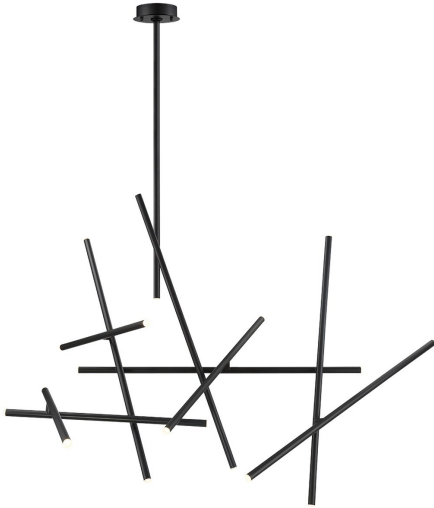

# CROSSROADS, 18-LIGHT 59IN INTEGRATED LED GRAND CHANDELIER

## PRODUCT DETAILS

No.	:	36251-018
Product Color	:	MATTE BLACK
Product Material	:	METAL
Shade / Accent Colour	:	CLEAR
Shade / Accent Material	:	ACRYLIC
Length	:	59.25"
Width	:	27"
Height	:	45.5"
Overall Height	:	83"
Weight	:	6.8LBS

## LIGHT SOURCE DETAILS

Number of Bulbs	:	18
Light Source	:	LED
Light Source Type	:	INTEGRATED LED
Input Voltage	:	120V
Bulb Voltage	:	120V
Socket Type	:	INTEGRATED
Wattage	:	18 X 1W
Total Wattage	:	18W
Delivered Lumens	:	1115LM
Kelvin	:	3000K
CRI	:	90
Bulb Included	:	YES
Dimmable	:	YES

## TECHNICAL DETAILS

Hanging Support Type	:	ROD
Rods Included	:	12"+24"
Canopy / Backplate Height	:	1.5"
Canopy / Backplate Dia.	:	7.75"
Driver	:	ES
IP Rating	:	IP22
Location	:	DRY
Approval	:	<input type="checkbox"/>
Title 24	:	YES
Beam Angle	:	360
Cut Hole Width	:	81.5"