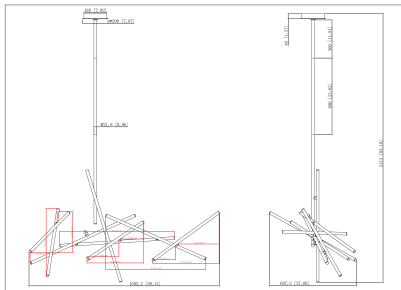

## PRODUCT DETAILS

No.	:	36251-018
Product Color	:	MATTE BLACK
Product Material	:	METAL
Shade / Accent Colour	:	CLEAR
Shade / Accent Material	:	ACRYLIC
Length	:	59.25"
Width	:	27"
Height	:	45.5"
Overall Height	:	83"
Weight	:	6.8LBS

## TECHNICAL DETAILS

Hanging Support Type	:	ROD
Rods Included	:	12"+24"
Canopy / Backplate Height	:	1.5"
Canopy / Backplate Dia.	:	7.75"
Driver	:	ES
IP Rating	:	IP22
Location	:	DRY
Approval	:	<input type="checkbox"/>
Title 24	:	YES
Beam Angle	:	360
Cut Hole Width	:	81.5"