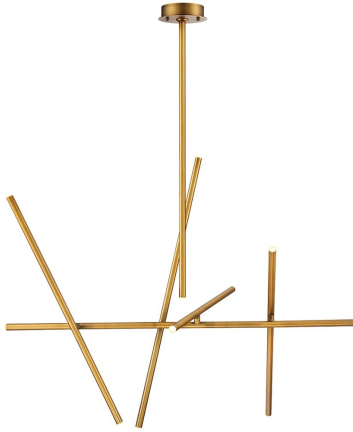

## CROSSROADS, 10-LIGHT 47IN INTEGRATED LED CHANDELIER

### PRODUCT DETAILS

No.	:	36250-035
Product Color	:	BRUSHED BRASS
Product Material	:	METAL
Shade / Accent Colour	:	CLEAR
Shade / Accent Material	:	ACRYLIC
Length	:	47"
Width	:	22"
Height	:	40.5"
Overall Height	:	78"
Weight	:	7.5LBS

### TECHNICAL DETAILS

Hanging Support Type	:	ROD
Rods Included	:	12"+24"
Canopy / Backplate Height	:	1.5"
Canopy / Backplate Dia.	:	6.25"
Driver	:	ES
IP Rating	:	IP22
Location	:	DRY
Approval	:	<input type="checkbox"/>
Title 24	:	YES
Beam Angle	:	360
Cut Hole Width	:	76.5"