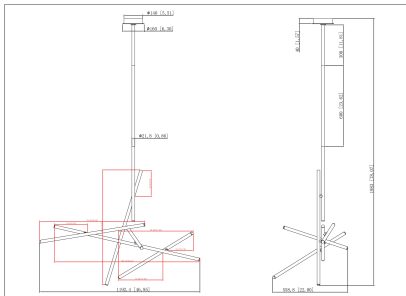

### PRODUCT DETAILS

No.	:	36250-035
Product Color	:	BRUSHED BRASS
Product Material	:	METAL
Shade / Accent Colour	:	CLEAR
Shade / Accent Material	:	ACRYLIC
Length	:	47"
Width	:	22"
Height	:	40.5"
Overall Height	:	78"
Weight	:	7.5LBS

### TECHNICAL DETAILS

Hanging Support Type	:	ROD
Rods Included	:	12"+24"
Canopy / Backplate Height	:	1.5"
Canopy / Backplate Dia.	:	6.25"
Driver	:	ES
IP Rating	:	IP22
Location	:	DRY
Approval	:	<input type="checkbox"/>
Title 24	:	YES
Beam Angle	:	360
Cut Hole Width	:	76.5"