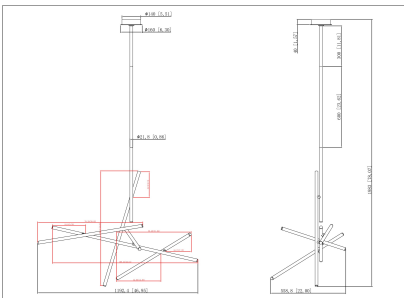

### PRODUCT DETAILS

No.	:	36250-028
Product Color	:	SATIN NICKEL
Product Material	:	METAL
Shade / Accent Colour	:	FROSTED
Shade / Accent Material	:	ACRYLIC
Length	:	47"
Width	:	22"
Height	:	40.5"
Overall Height	:	78"
Weight	:	9.4lbs

### TECHNICAL DETAILS

Hanging Support Type	:	ROD
Hanging Support Length	:	36"
Rods Included	:	12"+24"
Canopy / Backplate Height	:	1.5"
Canopy / Backplate Dia.	:	6.25"
Location	:	DRY
Approval	:	