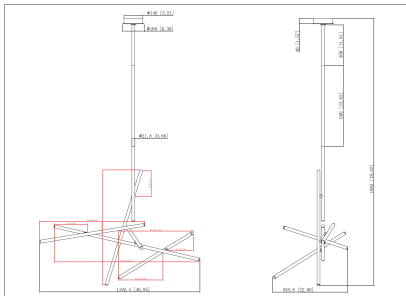

CROSSROADS, 10-LIGHT 47IN INTEGRATED LED CHANDELIER

PRODUCT DETAILS

No.	:	36250-011
Product Color	:	MATTE BLACK
Product Material	:	METAL
Shade / Accent Colour	:	CLEAR
Shade / Accent Material	:	ACRYLIC
Length	:	47"
Width	:	22"
Height	:	40.5"
Overall Height	:	78"
Weight	:	7.5LBS

LIGHT SOURCE DETAILS

Number of Bulbs	:	10
Light Source	:	LED
Light Source Type	:	INTEGRATED LED
Input Voltage	:	120V
Bulb Voltage	:	120V
Socket Type	:	INTEGRATED
Wattage	:	10 X 1W
Total Wattage	:	10W
Delivered Lumens	:	690LM
Kelvin	:	3000K
CRI	:	90
Bulb Included	:	YES
Dimmable	:	YES

OPTIONS AVAILABLE

ITEM NO.	FINISH	SHADE
36250-011	MATTE BLACK	FROSTED
36250-035	BRUSHED BRASS	FROSTED

TECHNICAL DETAILS

Hanging Support Type	:	ROD
Rods Included	:	12"+24"
Canopy / Backplate Height	:	1.5"
Canopy / Backplate Dia.	:	6.25"
Driver	:	ES
IP Rating	:	IP22
Location	:	DRY
Approval	:	<input type="checkbox"/>
Title 24	:	YES
Beam Angle	:	360
Cut Hole Width	:	76.5"