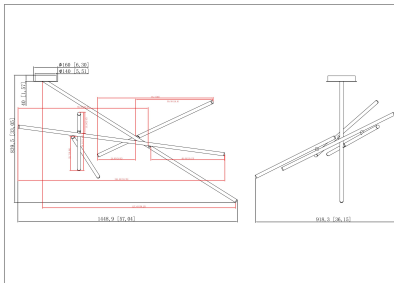

## CROSSROADS, 57" CEILING MOUNT

### PRODUCT DETAILS

No.	:	36249-039
Product Color	:	ANTIQUE BRASS
Product Material	:	METAL
Shade / Accent Colour	:	FROSTED
Shade / Accent Material	:	ACRYLIC
Length	:	57"
Width	:	36.25"
Height	:	33"
Weight	:	8.1lbs

### TECHNICAL DETAILS

Canopy / Backplate Height	:	1.5"
Canopy / Backplate Dia.	:	6.25"
Location	:	DRY
Approval	:	