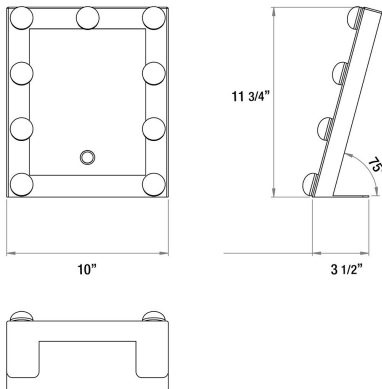

PROJECT INFORMATION

Job Name: Date: Category:

Comments: