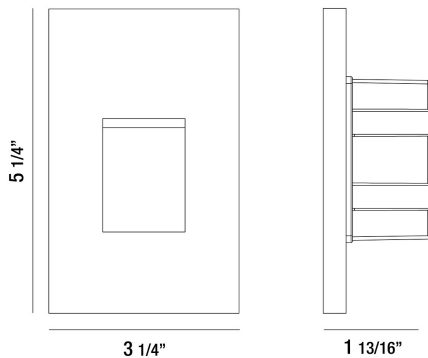

TECHNICAL DETAILS

IP Rating	:	67
Location	:	WET
Approval	:	☐
Title 24	:	YES

PROJECT INFORMATION

Job Name: Date: Type:

Comments: