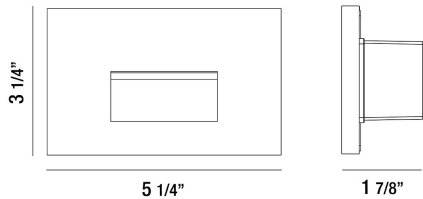

TECHNICAL DETAILS

IP Rating	:	67
Location	:	WET
Approval	:	☐
Title 24	:	YES

PROJECT INFORMATION

Job Name: Date: Type:

Comments: