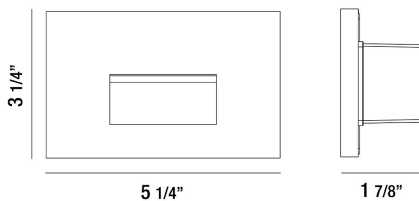

TECHNICAL DETAILS

IP Rating	:	67
Location	:	WET
Approval	:	
Title 24	:	YES

PROJECT INFORMATION

Job Name: Date: Type:

Comments: