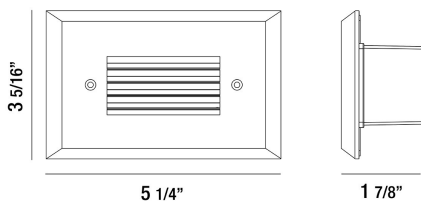

36041, HORIZONTAL LOUVERED TRIM STEP LIGHT

PRODUCT DETAILS

No.	:	36041-034
Product Color	:	WHITE
Shade / Accent Colour	:	HORIZONTAL LOUVERED
Length	:	0.21875"
Width	:	3.28125"
Height	:	2"
Weight	:	0.6lbs

ITEM NO.	FINISH	SHADE
36041-015	BRUSHED NICKEL	HORIZONTAL LOUVERED
36041-020	BLACK	HORIZONTAL LOUVERED
36041-034	WHITE	HORIZONTAL LOUVERED

TECHNICAL DETAILS

IP Rating	:	67
Location	:	WET
Approval	:	
Title 24	:	Yes