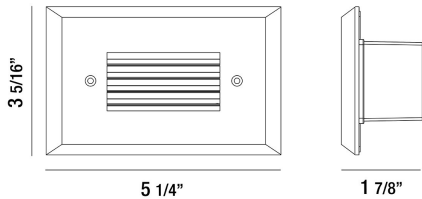

TECHNICAL DETAILS

IP Rating	:	67
Location	:	WET
Approval	:	
Title 24	:	YES

PROJECT INFORMATION

Job Name: Date: Type:

Comments: