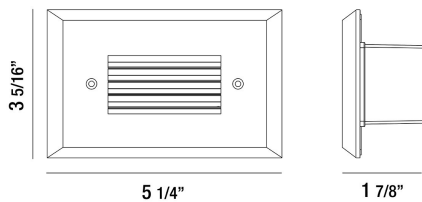

PROJECT INFORMATION

Job Name: Date: Type:

Comments: