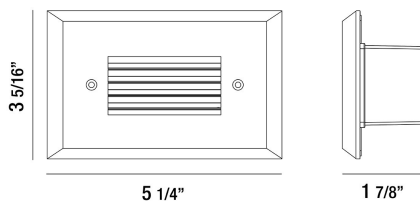

36041, HORIZONTAL LOUVERED TRIM STEP LIGHT

PRODUCT DETAILS

No.	:	36041-020
Product Color	:	BLACK
Shade / Accent Colour	:	HORIZONTAL LOUVERED
Length	:	0.21875"
Width	:	3.28125"
Height	:	2"
Weight	:	0.6lbs

ITEM NO.	FINISH	SHADE
36041-015	BRUSHED NICKEL	HORIZONTAL LOUVERED
36041-020	BLACK	HORIZONTAL LOUVERED
36041-034	WHITE	HORIZONTAL LOUVERED

TECHNICAL DETAILS

IP Rating	:	67
Location	:	WET
Approval	:	
Title 24	:	Yes