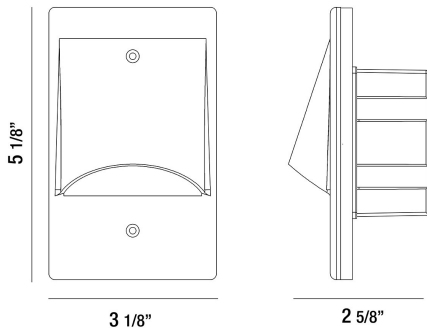

PROJECT INFORMATION

Job Name: Date: Category:

Comments: