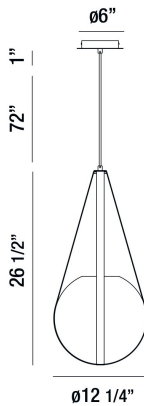

ROSEMOUNT, 12" ROUND PENDANT

OPTIONS AVAILABLE

ITEM NO.	FINISH	SHADE
35990-017	CHROME	WHITE/TAN
35990-024	CHROME	CLEAR/TAN
35990-031	CHROME	SMOKE/TAN

PRODUCT DETAILS

No.	:	35990-017
Product Color	:	CHROME
Product Material	:	METAL
Shade / Accent Colour	:	WHITE/TAN
Shade / Accent Material	:	GLASS/LEATHER
Diameter	:	12.25"
Height	:	26.5"
Overall Height	:	99.5"
Weight	:	5lbs

LIGHT SOURCE DETAILS

Number of Bulbs	:	1
Light Source	:	Incandescent
Light Source Type	:	A19
Input Voltage	:	120V
Bulb Voltage	:	120V
Socket Type	:	E26
Wattage	:	60W
Total Wattage	:	60W
Bulb Included	:	No
Dimmable	:	Yes

TECHNICAL DETAILS

Hanging Support Type	:	WIRE
Hanging Support Length	:	72"
Canopy / Backplate Height	:	1"
Canopy / Backplate Dia.	:	6"
Location	:	DRY
Approval	:	

PROJECT INFORMATION

 Job Name: Date: Category: