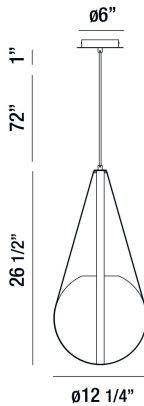

ROSEMOUNT, 27IN PENDANT

PRODUCT DETAILS

No.	:	35990-017
Product Color	:	CHROME
Product Material	:	METAL
Shade / Accent Colour	:	WHITE
Shade / Accent Material	:	GLASS
Diameter	:	12.25"
Height	:	26.5"
Overall Height	:	99.5"
Weight	:	5LBS

LIGHT SOURCE DETAILS

Number of Bulbs	:	1
Light Source Type	:	A19
Input Voltage	:	120V
Bulb Voltage	:	120V
Socket Type	:	E26
Wattage	:	1 X 60W
Total Wattage	:	60W
Bulb Included	:	NO
Dimmable	:	YES

OPTIONS AVAILABLE

ITEM NO.	FINISH	SHADE
35990-017	CHROME	WHITE/TAN
35990-024	CHROME	CLEAR/TAN

TECHNICAL DETAILS

Hanging Support Type	:	WIRE
Canopy / Backplate Height	:	1"
Canopy / Backplate Dia.	:	6"
IP Rating	:	IP22
Location	:	DRY
Approval	:	
Beam Angle	:	360