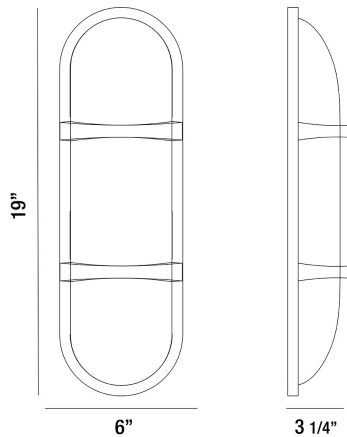

OSLER, LARGE OUTDOOR WALL SCONCE

PRODUCT DETAILS

No.	:	35989-011
Product Color	:	TEXTURED SILVER
Shade / Accent Colour	:	GLASS
Width	:	6"
Height	:	19"
Ext	:	3.25"
Weight	:	5.1LBS

LIGHT SOURCE DETAILS

Number of Bulbs	:	1
Light Source	:	LED
Light Source Type	:	INTEGRATED LED
Input Voltage	:	120V
Bulb Voltage	:	120V
Socket Type	:	LED
Wattage	:	1 X 18W
Total Wattage	:	18W
Kelvin	:	3000K
CRI	:	80
Bulb Included	:	YES
Dimmable	:	YES

OPTIONS AVAILABLE

ITEM NO.	FINISH	SHADE
35989-011	TEXTURED SILVER	WHITE GLASS

TECHNICAL DETAILS

Hanging Support Type	:	WIRE
IP Rating	:	44
Location	:	WET
Approval	:	
Title 24	:	YES

PROJECT INFORMATION

Job Name: Date: Type: