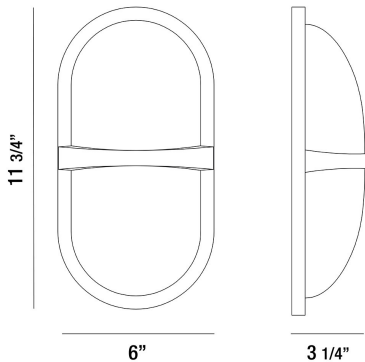

OSLER, SMALL OUTDOOR WALL SCONCE

PRODUCT DETAILS

No.	:	35988-014
Product Color	:	TEXTURED SILVER
Shade / Accent Colour	:	GLASS
Width	:	6"
Height	:	11.75"
Ext	:	3.25"
Weight	:	3.1LBS

LIGHT SOURCE DETAILS

Number of Bulbs	:	1
Light Source	:	LED
Light Source Type	:	INTEGRATED LED
Input Voltage	:	120V
Bulb Voltage	:	120V
Socket Type	:	LED
Wattage	:	1 X 9W
Total Wattage	:	9W
Kelvin	:	3000K
CRI	:	80
Bulb Included	:	YES
Dimmable	:	YES

OPTIONS AVAILABLE

ITEM NO.	FINISH	SHADE
35988-014	TEXTURED SILVER	WHITE GLASS

TECHNICAL DETAILS

Hanging Support Length	:	6"
Canopy / Backplate Length	:	11.75"
Canopy / Backplate Height	:	0.5"
Canopy / Backplate Width	:	6"
IP Rating	:	44
Location	:	WET
Approval	:	
Title 24	:	YES