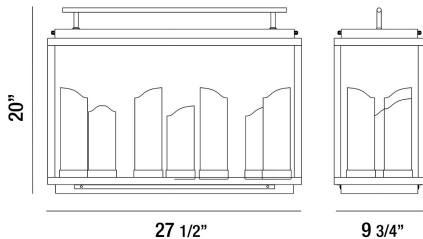

PROJECT INFORMATION

Job Name: Date: Category:

Comments: