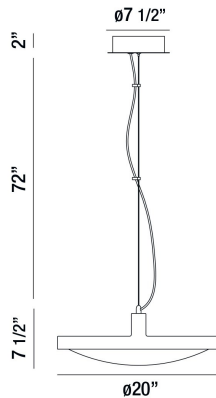

### PRODUCT DETAILS

No.	:	35965-014
Product Color	:	WHITE
Product Material	:	METAL
Shade / Accent Colour	:	WHITE
Shade / Accent Material	:	MULTI-FACETED ACRYLIC
Diameter	:	20"
Height	:	7.5"
Overall Height	:	81.5"
Weight	:	8.2LBS

### LIGHT SOURCE DETAILS

Number of Bulbs	:	1
Light Source	:	LED
Light Source Type	:	INTEGRATED LED
Input Voltage	:	120V
Bulb Voltage	:	120V
Socket Type	:	LED
Wattage	:	1 X 28W
Total Wattage	:	28W
Kelvin	:	3000K
CRI	:	80+
Bulb Included	:	YES
Dimmable	:	YES

### TECHNICAL DETAILS

Hanging Support Type	:	AIRCRAFT CABLE
Hanging Support Length	:	72"
Canopy / Backplate Height	:	2"
Canopy / Backplate Dia.	:	7.5"
Driver	:	HUEUC
IP Rating	:	DRY
Location	:	DRY
Approval	:	