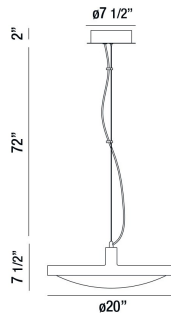

SANDSTONE, 14" ROUND PENDANT

PRODUCT DETAILS

No.	:	35964-018
Product Color	:	WHITE
Product Material	:	METAL
Shade / Accent Colour	:	WHITE
Shade / Accent Material	:	MULTI-FACETED ACRYLIC
Diameter	:	14"
Height	:	10.5"
Overall Height	:	84.5"
Weight	:	5.4LBS

LIGHT SOURCE DETAILS

Number of Bulbs	:	1
Light Source	:	LED
Light Source Type	:	INTEGRATED LED
Input Voltage	:	120V
Bulb Voltage	:	120V
Socket Type	:	LED
Wattage	:	1 X 20W
Total Wattage	:	20W
Kelvin	:	3000K
CRI	:	80+
Bulb Included	:	YES
Dimmable	:	YES

OPTIONS AVAILABLE

ITEM NO.	FINISH	SHADE
35964-018	WHITE	CLEAR

TECHNICAL DETAILS

Hanging Support Type	:	WIRE
Hanging Support Length	:	72"
Canopy / Backplate Height	:	2"
Canopy / Backplate Dia.	:	6.75"
Driver	:	HUEUC
IP Rating	:	DRY
Location	:	DRY
Approval	:	