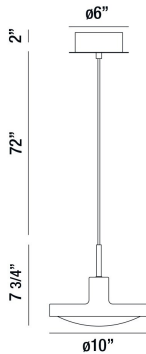

SANDSTONE, 10" ROUND PENDANT

PRODUCT DETAILS

No.	:	35963-011
Product Color	:	WHITE
Product Material	:	METAL
Shade / Accent Colour	:	WHITE
Shade / Accent Material	:	MULTI-FACETED ACRYLIC
Diameter	:	10"
Height	:	7.75"
Overall Height	:	81.75"
Weight	:	3.2LBS

LIGHT SOURCE DETAILS

Number of Bulbs	:	1
Light Source	:	LED
Light Source Type	:	INTEGRATED LED
Input Voltage	:	120V
Bulb Voltage	:	120V
Socket Type	:	LED
Wattage	:	1 X 10W
Total Wattage	:	10W
Kelvin	:	3000K
CRI	:	80+
Bulb Included	:	YES
Dimmable	:	YES

OPTIONS AVAILABLE

ITEM NO.	FINISH	SHADE
35963-011	WHITE	CLEAR

TECHNICAL DETAILS

Hanging Support Type	:	WIRE
Hanging Support Length	:	72"
Canopy / Backplate Height	:	2"
Canopy / Backplate Dia.	:	6"
Driver	:	HUEUC
IP Rating	:	DRY
Location	:	DRY
Approval	:	