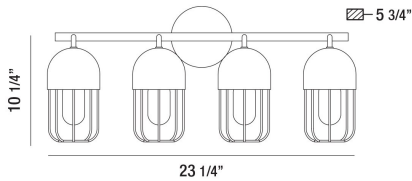

PALMERSTON, 23" VANITY LIGHT

PRODUCT DETAILS

No.	:	35962-014
Product Color	:	MATTE BLACK
Product Material	:	METAL
Shade / Accent Colour	:	GOLD
Shade / Accent Material	:	METAL
Width	:	23.25"
Height	:	10.25"
Ext	:	5.75"
Weight	:	5.5LBS

OPTIONS AVAILABLE

ITEM NO.	FINISH	SHADE
35962-014	MATTE BLACK	GOLD

TECHNICAL DETAILS

Hanging Support Length	:	6"
Canopy / Backplate Height	:	1"
Canopy / Backplate Dia.	:	4.75"
Mounting	:	DOWN
IP Rating	:	DAMP
Location	:	DAMP
Approval	:	