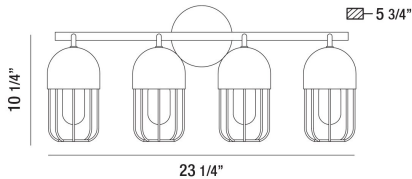

### PRODUCT DETAILS

No.	:	35962-014
Product Color	:	MATTE BLACK
Product Material	:	METAL
Shade / Accent Colour	:	GOLD
Shade / Accent Material	:	METAL
Width	:	23.25"
Height	:	10.25"
Ext	:	5.75"
Weight	:	5.5lbs

### TECHNICAL DETAILS

Canopy / Backplate Height	:	1"
Canopy / Backplate Dia.	:	4.75"
Mounting	:	Down
Location	:	DAMP
Approval	:	