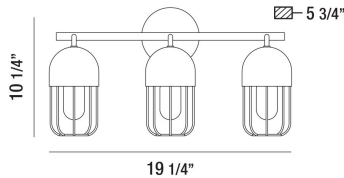

### PRODUCT DETAILS

No.	:	35961-017
Product Color	:	MATTE BLACK
Product Material	:	METAL
Shade / Accent Colour	:	GOLD
Shade / Accent Material	:	METAL
Width	:	19.25"
Height	:	10.25"
Ext	:	5.75"
Weight	:	4.5LBS

### TECHNICAL DETAILS

Hanging Support Length	:	6"
Canopy / Backplate Height	:	1"
Canopy / Backplate Dia.	:	4.75"
Mounting	:	DOWN
IP Rating	:	DAMP
Location	:	DAMP
Approval	:	