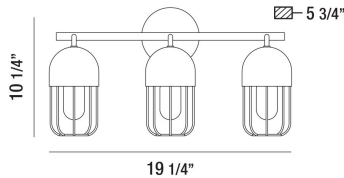

PROJECT INFORMATION

Job Name: Date: Type:

Comments: