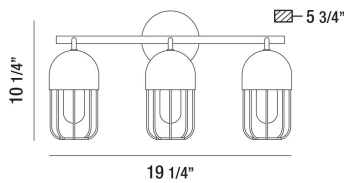

PALMERSTON, 19" VANITY LIGHT

PRODUCT DETAILS

No.	:	35961-017
Product Color	:	MATTE BLACK
Product Material	:	METAL
Shade / Accent Colour	:	GOLD
Shade / Accent Material	:	METAL
Width	:	19.25"
Height	:	10.25"
Ext	:	5.75"
Weight	:	4.5lbs

LIGHT SOURCE DETAILS

Number of Bulbs	:	3 / 3
Light Source	:	Incandescent / Incandescent
Light Source Type	:	EDISON / EDISON
Input Voltage	:	120 / 120V
Bulb Voltage	:	120 / 120V
Socket Type	:	E26 / E26
Wattage	:	60 / 60W
Total Wattage	:	180 / 180W
Bulb Included	:	Yes / Yes
Dimmable	:	Yes / Yes

OPTIONS AVAILABLE

ITEM NO.	FINISH	SHADE
35961-017	MATTE BLACK	GOLD
35961-017	MATTE BLACK	GOLD

TECHNICAL DETAILS

Hanging Support Length	:	6"
Canopy / Backplate Height	:	1"
Canopy / Backplate Dia.	:	4.75"
Mounting	:	Down
IP Rating	:	DAMP
Location	:	DAMP
Approval	:	