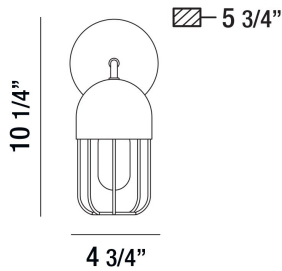

PALMERSTON, WALL MOUNT

PRODUCT DETAILS

No.	:	35960-010
Product Color	:	MATTE BLACK
Product Material	:	METAL
Shade / Accent Colour	:	GOLD
Shade / Accent Material	:	METAL
Width	:	4.75"
Height	:	10.5"
Ext	:	5.75"
Weight	:	1.9LBS

OPTIONS AVAILABLE

ITEM NO.	FINISH	SHADE
35960-010	MATTE BLACK	GOLD

TECHNICAL DETAILS

Hanging Support Length	:	6"
Canopy / Backplate Height	:	1"
Canopy / Backplate Dia.	:	4.75"
Mounting	:	DOWN
IP Rating	:	DAMP
Location	:	DAMP
Approval	:	