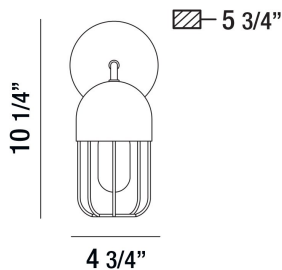

PALMERSTON, WALL MOUNT

PRODUCT DETAILS

No.	:	35960-010
Product Color	:	MATTE BLACK
Product Material	:	METAL
Shade / Accent Colour	:	GOLD
Shade / Accent Material	:	METAL
Width	:	4.75"
Height	:	10.5"
Ext	:	5.75"
Weight	:	1.9LBS

OPTIONS AVAILABLE

ITEM NO.	FINISH	SHADE
35960-010	MATTE BLACK	GOLD

TECHNICAL DETAILS

Hanging Support Length	:	6"
Canopy / Backplate Height	:	1"
Canopy / Backplate Dia.	:	4.75"
Mounting	:	DOWN
IP Rating	:	DAMP
Location	:	DAMP
Approval	:	