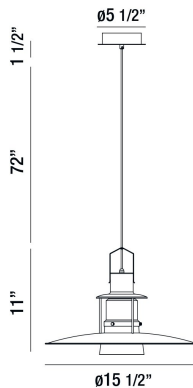

LAMPOR, 16" ROUND PENDANT

PRODUCT DETAILS

No.	:	35957-010
Product Color	:	BRUSHED BRASS
Product Material	:	METAL
Shade / Accent Colour	:	COGNAC
Shade / Accent Material	:	GLASS
Diameter	:	15.5"
Height	:	11"
Overall Height	:	84.5"
Weight	:	3.3lbs

LIGHT SOURCE DETAILS

Light Source Type	:	INTEGRATED LED
Input Voltage	:	120V
Bulb Voltage	:	120V
Socket Type	:	LED
Total Wattage	:	13W
Initial Lumens	:	1040lm
Kelvin	:	3000K
CRI	:	80+
Dimmable	:	Yes

OPTIONS AVAILABLE

ITEM NO.	FINISH	SHADE
35957-010	BRUSHED BRASS	COGNAC
35957-027	BRONZE	CLEAR

TECHNICAL DETAILS

Hanging Support Type	:	WIRE
Hanging Support Length	:	72"
Canopy / Backplate Height	:	1.5"
Canopy / Backplate Dia.	:	5.5"
Location	:	DRY
Approval	:	