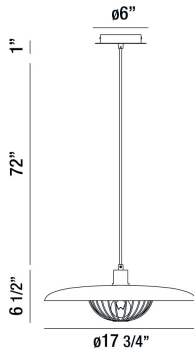

LANDIGO, 18" ROUND PENDANT

PRODUCT DETAILS

No.	:	35952-039
Product Color	:	ANTIQUÉ BRASS
Product Material	:	METAL
Shade / Accent Colour	:	WOOD
Shade / Accent Material	:	METAL
Diameter	:	17.75"
Height	:	6.5"
Overall Height	:	79.5"
Weight	:	6lbs

OPTIONS AVAILABLE

ITEM NO.	FINISH	SHADE
35952-015	ANTIQUÉ BRASS	ANTIQUÉ BRASS
35952-022	ANTIQUÉ BRASS	BLACK
35952-039	ANTIQUÉ BRASS	WOOD

TECHNICAL DETAILS

Hanging Support Type	:	WIRE
Hanging Support Length	:	72"
Canopy / Backplate Height	:	1"
Canopy / Backplate Dia.	:	6"
Location	:	DRY
Approval	:	