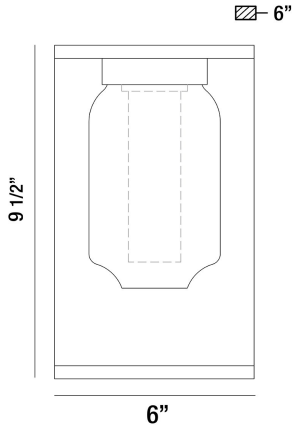

GRAYDON, OUTDOOR LED WALL SCONCE

PRODUCT DETAILS

No.	:	35950-011
Product Color	:	ANTIQUE GREY
Shade / Accent Colour	:	GLASS
Width	:	6"
Height	:	9.5"
Ext	:	6"
Weight	:	4.6LBS

LIGHT SOURCE DETAILS

Number of Bulbs	:	1
Light Source	:	LED
Light Source Type	:	INTEGRATED LED
Input Voltage	:	120V
Bulb Voltage	:	120V
Socket Type	:	LED
Wattage	:	1 X 5W
Total Wattage	:	5W
Kelvin	:	3000K
CRI	:	85
Bulb Included	:	YES
Dimmable	:	YES

OPTIONS AVAILABLE

ITEM NO.	FINISH	SHADE
35950-011	ANTIQUE GREY	CLEAR GLASS

TECHNICAL DETAILS

Canopy / Backplate Length	:	0.5"
Canopy / Backplate Width	:	6"
IP Rating	:	44
Location	:	WET
Approval	:	
Title 24	:	YES