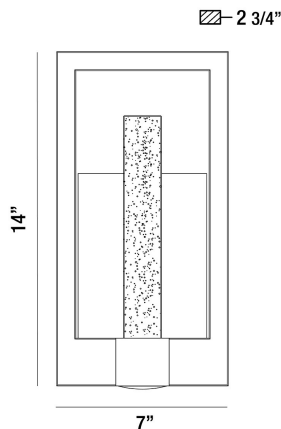

HANSON, 2-LIGHT 14IN INTEGRATED LED OUTDOOR WALL SCONCE

PRODUCT DETAILS

No.	:	35946-014
Product Color	:	MATTE BLACK
Shade / Accent Colour	:	CLEAR
Shade / Accent Material	:	GLASS
Width	:	7"
Height	:	14"
Ext	:	2.75"
Weight	:	5LBS

LIGHT SOURCE DETAILS

Number of Bulbs	:	2
Light Source	:	LED
Light Source Type	:	INTEGRATED LED
Input Voltage	:	120V
Bulb Voltage	:	120V
Socket Type	:	INTEGRATED
Wattage	:	2 X 4.5W
Total Wattage	:	9W
Delivered Lumens	:	300LM
Kelvin	:	3000K
CRI	:	85
Bulb Included	:	YES
Dimmable	:	YES

OPTIONS AVAILABLE

ITEM NO.	FINISH	SHADE
35946-014	MATTE BLACK	CLEAR BUBBLED GLASS

TECHNICAL DETAILS

Hanging Support Type	:	J-BOX
Canopy / Backplate Length	:	5"
Canopy / Backplate Height	:	8.75"
Canopy / Backplate Width	:	0.75"
IP Rating	:	IP44
Location	:	WET
Approval	:	
Beam Angle	:	360