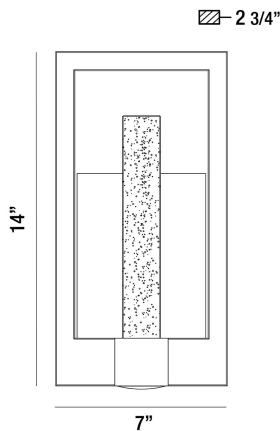

HANSON, 2-LIGHT 14IN INTEGRATED LED OUTDOOR WALL SCONCE

PRODUCT DETAILS

No.	:	35946-014
Product Color	:	MATTE BLACK
Shade / Accent Colour	:	CLEAR
Shade / Accent Material	:	GLASS
Width	:	7"
Height	:	14"
Ext	:	2.75"
Weight	:	5LBS

LIGHT SOURCE DETAILS

Number of Bulbs	:	2
Light Source	:	LED
Light Source Type	:	INTEGRATED LED
Input Voltage	:	120V
Bulb Voltage	:	120V
Socket Type	:	INTEGRATED
Wattage	:	2 X 4.5W
Total Wattage	:	9W
Delivered Lumens	:	300LM
Kelvin	:	3000K
CRI	:	85
Bulb Included	:	YES
Dimmable	:	YES

OPTIONS AVAILABLE

ITEM NO.	FINISH	SHADE
35946-014	MATTE BLACK	CLEAR BUBBLED GLASS

TECHNICAL DETAILS

Hanging Support Type	:	J-BOX
Canopy / Backplate Length	:	5"
Canopy / Backplate Height	:	8.75"
Canopy / Backplate Width	:	0.75"
IP Rating	:	IP44
Location	:	WET
Approval	:	
Beam Angle	:	360