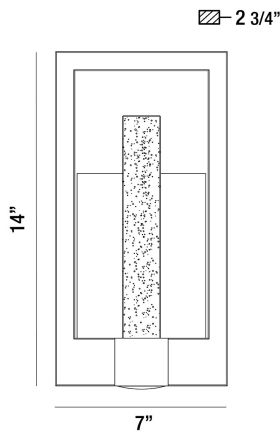

HANSON, 2-LIGHT 14IN INTEGRATED LED OUTDOOR WALL SCONCE

PRODUCT DETAILS

No.	:	35946-014
Product Color	:	MATTE BLACK
Shade / Accent Colour	:	CLEAR
Shade / Accent Material	:	GLASS
Width	:	7"
Height	:	14"
Ext	:	2.75"
Weight	:	5LBS

LIGHT SOURCE DETAILS

Light Source Type	:	INTEGRATED LED
Input Voltage	:	120V
Bulb Voltage	:	120V
Socket Type	:	INTEGRATED
Total Wattage	:	9W
Delivered Lumens	:	300LM
Kelvin	:	3000K
CRI	:	85
Dimmable	:	YES

OPTIONS AVAILABLE

ITEM NO.	FINISH	SHADE
35946-014	MATTE BLACK	CLEAR BUBBLED GLASS

TECHNICAL DETAILS

Hanging Support Type	:	J-BOX
Canopy / Backplate Length	:	5"
Canopy / Backplate Height	:	8.75"
Canopy / Backplate Width	:	0.75"
IP Rating	:	IP44
Location	:	WET
Approval	:	
Beam Angle	:	360