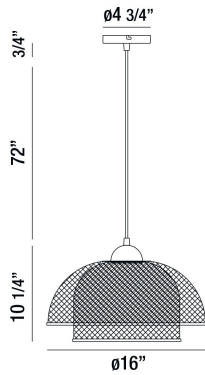

## KENMORE, 16IN INTEGRATED LED PENDANT

### PRODUCT DETAILS

No.	:	35945-017
Product Color	:	MATTE BLACK
Product Material	:	METAL
Shade / Accent Colour	:	GOLD
Shade / Accent Material	:	STEEL
Diameter	:	16"
Height	:	10.25"
Overall Height	:	83"
Weight	:	4.4LBS

### TECHNICAL DETAILS

Hanging Support Type	:	WIRE
Canopy / Backplate Height	:	0.75"
Canopy / Backplate Dia.	:	4.75"
IP Rating	:	IP22
Location	:	DRY
Approval	:	
Title 24	:	YES
Beam Angle	:	360