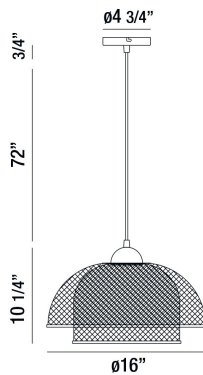

KENMORE, 16IN INTEGRATED LED PENDANT

PRODUCT DETAILS

No.	:	35945-017
Product Color	:	MATTE BLACK
Product Material	:	METAL
Shade / Accent Colour	:	GOLD
Shade / Accent Material	:	STEEL
Diameter	:	16"
Height	:	10.25"
Overall Height	:	83"
Weight	:	4.4LBS

LIGHT SOURCE DETAILS

Number of Bulbs	:	1
Light Source	:	LED
Light Source Type	:	INTEGRATED LED
Input Voltage	:	120V
Bulb Voltage	:	120V
Socket Type	:	INTEGRATED
Wattage	:	1 X 5W
Total Wattage	:	5W
Delivered Lumens	:	300LM
Kelvin	:	3000K
CRI	:	90
Bulb Included	:	YES
Dimmable	:	YES

OPTIONS AVAILABLE

ITEM NO.	FINISH	SHADE
35945-017	MATTE BLACK	BLACK/GOLD

TECHNICAL DETAILS

Hanging Support Type	:	WIRE
Canopy / Backplate Height	:	0.75"
Canopy / Backplate Dia.	:	4.75"
IP Rating	:	IP22
Location	:	DRY
Approval	:	<input type="checkbox"/>
Title 24	:	YES
Beam Angle	:	360