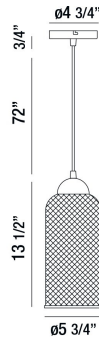

KENMORE, 6" ROUND PENDANT

PRODUCT DETAILS

No.	:	35943-026
Product Color	:	BLACK
Product Material	:	METAL
Shade / Accent Colour	:	GOLD
Shade / Accent Material	:	METAL WIRE
Diameter	:	5.75"
Height	:	13.5"
Overall Height	:	86.25"
Weight	:	2.2lbs

LIGHT SOURCE DETAILS

Number of Bulbs	:	1 / 1
Light Source	:	LED / LED
Light Source Type	:	INTEGRATED LED / INTEGRATED LED
Input Voltage	:	120 / 120V
Bulb Voltage	:	120 / 120V
Socket Type	:	LED / LED
Wattage	:	5 / 5W
Total Wattage	:	5 / 5W
Delivered Lumens	:	300 / 300lm
Kelvin	:	3000 / 3000K
CRI	:	90+ / 90+
Bulb Included	:	Yes / Yes
Dimmable	:	Yes / Yes

OPTIONS AVAILABLE

ITEM NO.	FINISH	SHADE
35943-013	BLACK	BLACK
35943-026	BLACK	GOLD
35943-013	BLACK	BLACK
35943-026	BLACK	GOLD

TECHNICAL DETAILS

Hanging Support Type	:	WIRE
Hanging Support Length	:	72"
Canopy / Backplate Height	:	0.75"
Canopy / Backplate Dia.	:	4.75"
IP Rating	:	DRY
Location	:	DRY
Approval	:	