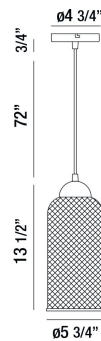

KENMORE, 14IN INTEGRATED LED PENDANT

PRODUCT DETAILS

No.	:	35943-026
Product Color	:	GOLD
Product Material	:	METAL
Shade / Accent Colour	:	GOLD
Shade / Accent Material	:	STEEL
Diameter	:	5.75"
Height	:	13.5"
Overall Height	:	86.25"
Weight	:	2.2LBS

LIGHT SOURCE DETAILS

Number of Bulbs	:	1
Light Source	:	LED
Light Source Type	:	INTEGRATED LED
Input Voltage	:	120V
Bulb Voltage	:	120V
Socket Type	:	INTEGRATED
Wattage	:	1 X 5W
Total Wattage	:	5W
Delivered Lumens	:	300LM
Kelvin	:	3000K
CRI	:	90
Bulb Included	:	YES
Dimmable	:	YES

OPTIONS AVAILABLE

ITEM NO.	FINISH	SHADE
35943-026	GOLD	GOLD

TECHNICAL DETAILS

Hanging Support Type	:	WIRE
Canopy / Backplate Height	:	0.75"
Canopy / Backplate Dia.	:	4.75"
IP Rating	:	IP22
Location	:	DRY
Approval	:	<input type="checkbox"/>
Title 24	:	YES
Beam Angle	:	360