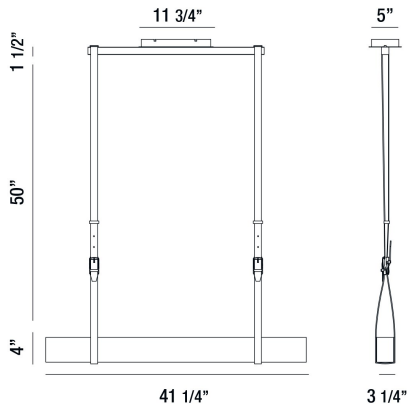

HARBOURVIEW, 41IN INTEGRATED LED LINEAR CHANDELIER

PRODUCT DETAILS

No.	:	35942-016
Product Color	:	BRUSHED SILVER
Product Material	:	METAL
Shade / Accent Colour	:	SILVER
Shade / Accent Material	:	STEEL
Length	:	41.25"
Width	:	3.25"
Height	:	4"
Overall Height	:	55.5"
Weight	:	14.4LBS

LIGHT SOURCE DETAILS

Number of Bulbs	:	1
Light Source	:	LED
Light Source Type	:	INTEGRATED LED
Input Voltage	:	120V
Bulb Voltage	:	120V
Socket Type	:	INTEGRATED
Wattage	:	1 X 29W
Total Wattage	:	29W
Delivered Lumens	:	1350LM
Kelvin	:	3000K
CRI	:	85
Bulb Included	:	YES
Dimmable	:	YES

OPTIONS AVAILABLE

ITEM NO.	FINISH	SHADE
35942-016	BRUSHED SILVER	

TECHNICAL DETAILS

Hanging Support Type	:	LEATHER
Canopy / Backplate Length	:	11.75"
Canopy / Backplate Height	:	1.5"
Canopy / Backplate Width	:	5"
Driver	:	HUEUC
IP Rating	:	IP22
Location	:	DRY
Approval	:	
Title 24	:	YES
Beam Angle	:	360