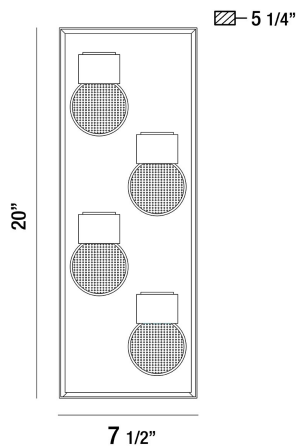

GIBSON, 4-LIGHT OUTDOOR WALL SCONCE

PRODUCT DETAILS

No.	:	35935-018
Product Color	:	ANTIQUE GREY
Shade / Accent Colour	:	GLASS
Width	:	7.5"
Height	:	20"
Ext	:	5.25"
Weight	:	9.5LBS

LIGHT SOURCE DETAILS

Number of Bulbs	:	4
Light Source	:	LED
Light Source Type	:	INTEGRATED LED
Input Voltage	:	120V
Bulb Voltage	:	120V
Socket Type	:	LED
Wattage	:	4 X 4.5W
Total Wattage	:	18W
Kelvin	:	3000K
CRI	:	85
Bulb Included	:	YES
Dimmable	:	YES

OPTIONS AVAILABLE

ITEM NO.	FINISH	SHADE
35935-018	ANTIQUE GREY	CLEAR SEEDED GLASS

TECHNICAL DETAILS

Canopy / Backplate Length	:	20"
Canopy / Backplate Height	:	0.75"
Canopy / Backplate Width	:	7.5"
IP Rating	:	44
Location	:	WET
Approval	:	
Title 24	:	YES