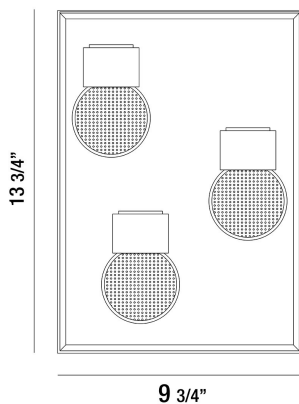

GIBSON, 3-LIGHT OUTDOOR WALL SCONCE

PRODUCT DETAILS

No.	:	35934-011
Product Color	:	ANTIQUÉ GREY
Shade / Accent Colour	:	GLASS
Width	:	10"
Height	:	13.25"
Ext	:	5.25"
Weight	:	8.4LBS

LIGHT SOURCE DETAILS

Light Source Type	:	INTEGRATED LED
Input Voltage	:	120V
Bulb Voltage	:	120V
Socket Type	:	LED
Total Wattage	:	14W
Kelvin	:	3000K
CRI	:	85
Dimmable	:	YES

OPTIONS AVAILABLE

ITEM NO.	FINISH	SHADE
35934-011	ANTIQUÉ GREY	CLEAR SEEDED GLASS

 5 1/4"

TECHNICAL DETAILS

Canopy / Backplate Length	:	13.75"
Canopy / Backplate Height	:	0.75"
Canopy / Backplate Width	:	7.5"
IP Rating	:	44
Location	:	WET
Approval	:	
Title 24	:	YES

PROJECT INFORMATION