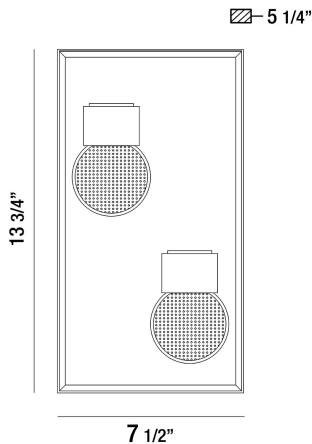

GIBSON, 2-LIGHT OUTDOOR WALL SCONCE

PRODUCT DETAILS

No.	:	35933-014
Product Color	:	ANTIQUE GREY
Shade / Accent Colour	:	GLASS
Width	:	7.5"
Height	:	13.75"
Ext	:	5.25"
Weight	:	6.3LBS

LIGHT SOURCE DETAILS

OPTIONS AVAILABLE

ITEM NO.	FINISH	SHADE
35933-014	ANTIQUE GREY	CLEAR SEEDED GLASS

TECHNICAL DETAILS

Canopy / Backplate Length	:	13.75"
Canopy / Backplate Height	:	0.75"
Canopy / Backplate Width	:	7.5"
IP Rating	:	44
Location	:	WET
Approval	:	
Title 24	:	YES