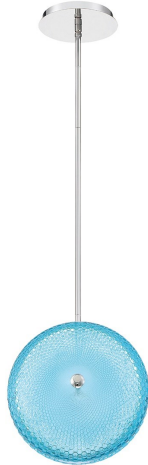

CALEDONIA, 13" ROUND PENDANT

PRODUCT DETAILS

No.	:	35914-037
Product Color	:	CHROME
Product Material	:	METAL
Shade / Accent Colour	:	BLUE
Shade / Accent Material	:	HONEYCOMB GLASS
Length	:	12.5"
Width	:	8.5"
Height	:	70.75"
Weight	:	14.1lbs

LIGHT SOURCE DETAILS

Light Source Type	:	INTEGRATED LED
Input Voltage	:	120V
Bulb Voltage	:	120V
Socket Type	:	LED
Total Wattage	:	13W
Initial Lumens	:	1040lm
Kelvin	:	4000K
CRI	:	80+
Dimmable	:	Yes

OPTIONS AVAILABLE

ITEM NO.	FINISH	SHADE
35914-013	CHROME	CLEAR
35914-020	CHROME	PINK
35914-037	CHROME	BLUE
35914-044	CHROME	YELLOW
35914-051	CHROME	ORANGE

TECHNICAL DETAILS

Hanging Support Type	:	ROD
Hanging Support Length	:	57"
Rods Included	:	3"+6"+12"+18"+18"
Canopy / Backplate Height	:	1.25"
Canopy / Backplate Dia.	:	6.75"
Location	:	DRY
Approval	:	