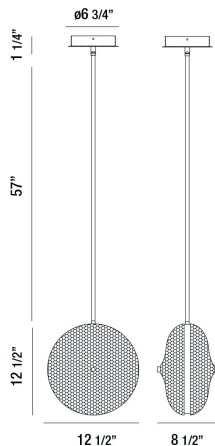

CALEDONIA, 13" ROUND PENDANT

PRODUCT DETAILS

No.	:	35914-037
Product Color	:	CHROME
Product Material	:	METAL
Shade / Accent Colour	:	BLUE
Shade / Accent Material	:	HONEYCOMB GLASS
Length	:	12.5"
Width	:	8.5"
Height	:	70.75"
Weight	:	14.1lbs

LIGHT SOURCE DETAILS

Light Source Type	:	INTEGRATED LED
Input Voltage	:	120V
Bulb Voltage	:	120V
Socket Type	:	LED
Total Wattage	:	13W
Initial Lumens	:	1040lm
Kelvin	:	4000K
CRI	:	80+
Dimmable	:	Yes

OPTIONS AVAILABLE

ITEM NO.	FINISH	SHADE
35914-013	CHROME	CLEAR
35914-020	CHROME	PINK
35914-037	CHROME	BLUE
35914-044	CHROME	YELLOW
35914-051	CHROME	ORANGE

TECHNICAL DETAILS

Hanging Support Type	:	ROD
Hanging Support Length	:	57"
Rods Included	:	3"+6"+12"+18"+18"
Canopy / Backplate Height	:	1.25"
Canopy / Backplate Dia.	:	6.75"
Location	:	DRY
Approval	:	