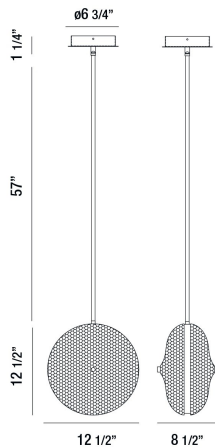

CALEDONIA, 13" ROUND PENDANT

OPTIONS AVAILABLE

ITEM NO.	FINISH	SHADE
35914-013	CHROME	CLEAR
35914-020	CHROME	PINK
35914-037	CHROME	BLUE
35914-044	CHROME	YELLOW
35914-051	CHROME	ORANGE

PRODUCT DETAILS

No.	:	35914-020
Product Color	:	CHROME
Product Material	:	METAL
Shade / Accent Colour	:	PINK
Shade / Accent Material	:	HONEYCOMB GLASS
Length	:	12.5"
Width	:	8.5"
Height	:	70.75"
Weight	:	14.1lbs

LIGHT SOURCE DETAILS

Light Source Type	:	INTEGRATED LED
Input Voltage	:	120V
Bulb Voltage	:	120V
Socket Type	:	LED
Total Wattage	:	13W
Initial Lumens	:	1040lm
Kelvin	:	4000K
CRI	:	80+
Dimmable	:	Yes

TECHNICAL DETAILS

Hanging Support Type	:	ROD
Hanging Support Length	:	57"
Rods Included	:	3"+6"+12"+18"+18"
Canopy / Backplate Height	:	1.25"
Canopy / Backplate Dia.	:	6.75"
Location	:	DRY
Approval	:	

PROJECT INFORMATION