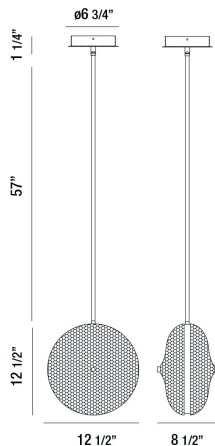

CALEDONIA, 13" ROUND PENDANT

PRODUCT DETAILS

No.	:	35914-013
Product Color	:	CHROME
Product Material	:	METAL
Shade / Accent Colour	:	CLEAR
Shade / Accent Material	:	HONEYCOMB GLASS
Length	:	12.5"
Width	:	8.5"
Height	:	70.75"
Weight	:	14.1lbs

LIGHT SOURCE DETAILS

Light Source Type	:	INTEGRATED LED
Input Voltage	:	120V
Bulb Voltage	:	120V
Socket Type	:	LED
Total Wattage	:	13W
Initial Lumens	:	1040lm
Kelvin	:	4000K
CRI	:	80+
Dimmable	:	Yes

OPTIONS AVAILABLE

ITEM NO.	FINISH	SHADE
35914-013	CHROME	CLEAR
35914-020	CHROME	PINK
35914-037	CHROME	BLUE
35914-044	CHROME	YELLOW
35914-051	CHROME	ORANGE

TECHNICAL DETAILS

Hanging Support Type	:	ROD
Hanging Support Length	:	57"
Rods Included	:	3"+6"+12"+18"+18"
Canopy / Backplate Height	:	1.25"
Canopy / Backplate Dia.	:	6.75"
Location	:	DRY
Approval	:	