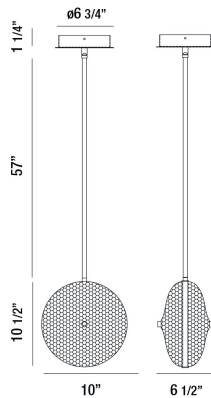

### PRODUCT DETAILS

No.	:	35913-047
Product Color	:	CHROME
Product Material	:	METAL
Shade / Accent Colour	:	YELLOW
Shade / Accent Material	:	HONEYCOMB GLASS
Length	:	10"
Width	:	6.5"
Height	:	68.25"
Weight	:	10.5lbs

### TECHNICAL DETAILS

Hanging Support Type	:	ROD
Hanging Support Length	:	57"
Rods Included	:	3"+6"+12"+18"+18"
Canopy / Backplate Height	:	1.25"
Canopy / Backplate Dia.	:	6.75"
Location	:	DRY
Approval	:	