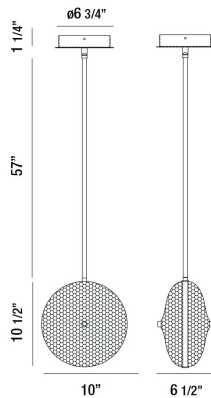

### PRODUCT DETAILS

No.	:	35913-030
Product Color	:	CHROME
Product Material	:	METAL
Shade / Accent Colour	:	BLUE
Shade / Accent Material	:	HONEYCOMB GLASS
Length	:	10"
Width	:	6.5"
Height	:	68.25"
Weight	:	10.5lbs

### TECHNICAL DETAILS

Hanging Support Type	:	ROD
Hanging Support Length	:	57"
Rods Included	:	3"+6"+12"+18"+18"
Canopy / Backplate Height	:	1.25"
Canopy / Backplate Dia.	:	6.75"
Location	:	DRY
Approval	:	