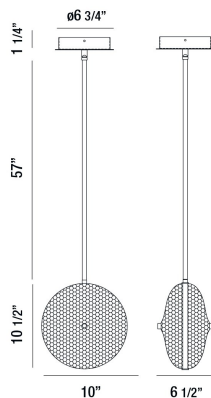

### PRODUCT DETAILS

No.	:	35913-023
Product Color	:	CHROME
Product Material	:	METAL
Shade / Accent Colour	:	PINK
Shade / Accent Material	:	HONEYCOMB GLASS
Length	:	10"
Width	:	6.5"
Height	:	68.25"
Weight	:	10.5lbs

### LIGHT SOURCE DETAILS

Light Source Type	:	INTEGRATED LED
Input Voltage	:	120V
Bulb Voltage	:	120V
Socket Type	:	LED
Total Wattage	:	10W
Initial Lumens	:	800lm
Kelvin	:	4000K
CRI	:	80+
Dimmable	:	Yes

### TECHNICAL DETAILS

Hanging Support Type	:	ROD
Hanging Support Length	:	57"
Rods Included	:	3"+6"+12"+18"+18"
Canopy / Backplate Height	:	1.25"
Canopy / Backplate Dia.	:	6.75"
Location	:	DRY
Approval	:	