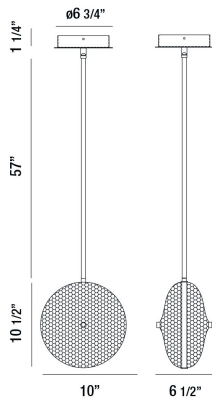

### PRODUCT DETAILS

No.	:	35913-016
Product Color	:	CHROME
Product Material	:	METAL
Shade / Accent Colour	:	GLASS
Shade / Accent Material	:	HONEYCOMB GLASS
Length	:	10"
Width	:	6.5"
Height	:	68.25"
Weight	:	10.5LBS

### LIGHT SOURCE DETAILS

Number of Bulbs	:	1
Light Source	:	LED
Light Source Type	:	INTEGRATED LED
Input Voltage	:	120V
Bulb Voltage	:	120V
Socket Type	:	LED
Wattage	:	1 X 10W
Total Wattage	:	10W
Kelvin	:	4000K
CRI	:	80+
Bulb Included	:	YES
Dimmable	:	YES

### TECHNICAL DETAILS

Hanging Support Type	:	ROD
Hanging Support Length	:	57"
Rods Included	:	3"+6"+12"+18"+18"
Canopy / Backplate Height	:	1.25"
Canopy / Backplate Dia.	:	6.75"
Driver	:	HUEUC
IP Rating	:	DRY
Location	:	DRY
Approval	:	