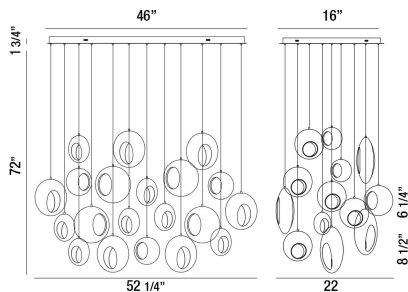

ARLINGTON, 20-LIGHT 52IN INTEGRATED LED MULTI DROP CHANDELIER

OPTIONS AVAILABLE

ITEM NO.	FINISH	SHADE
35912-019	CHROME	BLACKENED CHROME/GOLD

PRODUCT DETAILS

No.	:	35912-019
Product Color	:	CHROME
Product Material	:	METAL
Shade / Accent Colour	:	GOLD
Shade / Accent Material	:	STEEL
Length	:	52.25"
Width	:	22"
Height	:	8.5"
Overall Height	:	82.25"
Weight	:	40.5LBS

LIGHT SOURCE DETAILS

Number of Bulbs	:	20
Light Source	:	LED
Light Source Type	:	INTEGRATED LED
Input Voltage	:	120V
Bulb Voltage	:	120V
Socket Type	:	INTEGRATED
Wattage	:	20 X 3W
Total Wattage	:	60W
Delivered Lumens	:	1600LM
Kelvin	:	3000K
CRI	:	80
Bulb Included	:	YES
Dimmable	:	YES

TECHNICAL DETAILS

Hanging Support Type	:	WIRE
Canopy / Backplate Length	:	46"
Canopy / Backplate Height	:	1.75"
Canopy / Backplate Width	:	16"
Driver	:	HUEUC
IP Rating	:	IP22
Location	:	DRY
Approval	:	<input type="checkbox"/>
Beam Angle	:	360