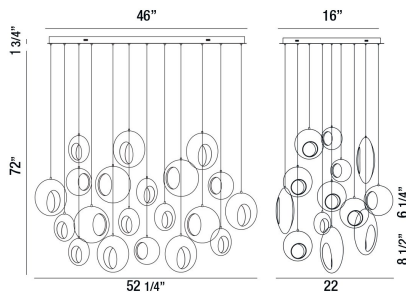

# ARLINGTON, 20-LIGHT 52IN INTEGRATED LED MULTI DROP CHANDELIER

## PRODUCT DETAILS

No.	:	35912-019
Product Color	:	CHROME
Product Material	:	METAL
Shade / Accent Colour	:	GOLD
Shade / Accent Material	:	STEEL
Length	:	52.25"
Width	:	22"
Height	:	8.5"
Overall Height	:	82.25"
Weight	:	40.5LBS

## TECHNICAL DETAILS

Hanging Support Type	:	WIRE
Canopy / Backplate Length	:	46"
Canopy / Backplate Height	:	1.75"
Canopy / Backplate Width	:	16"
Driver	:	HUEUC
IP Rating	:	IP22
Location	:	DRY
Approval	:	
Beam Angle	:	360