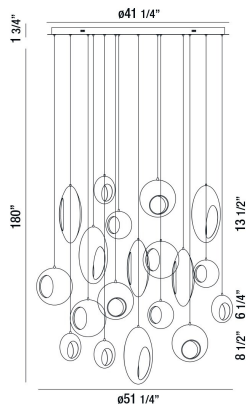

ARLINGTON, 19-LIGHT 51IN INTEGRATED LED MULTI DROP CHANDELIER

OPTIONS AVAILABLE

ITEM NO.	FINISH	SHADE
35911-012	CHROME	BLACKENED CHROME/GOLD

PRODUCT DETAILS

No.	:	35911-012
Product Color	:	CHROME
Product Material	:	METAL
Shade / Accent Colour	:	GOLD
Shade / Accent Material	:	STEEL
Diameter	:	51.25"
Height	:	13.5"
Overall Height	:	195.25"
Weight	:	78.3LBS

LIGHT SOURCE DETAILS

Number of Bulbs	:	19
Light Source	:	LED
Light Source Type	:	INTEGRATED LED
Input Voltage	:	120V
Bulb Voltage	:	120V
Socket Type	:	INTEGRATED
Wattage	:	19 X 3W
Total Wattage	:	57W
Delivered Lumens	:	1520LM
Kelvin	:	3000K
CRI	:	80
Bulb Included	:	YES
Dimmable	:	YES

TECHNICAL DETAILS

Hanging Support Type	:	WIRE
Canopy / Backplate Height	:	1.75"
Canopy / Backplate Dia.	:	41.25"
Driver	:	HUEUC
IP Rating	:	IP22
Location	:	DRY
Approval	:	<input type="checkbox"/>
Beam Angle	:	360