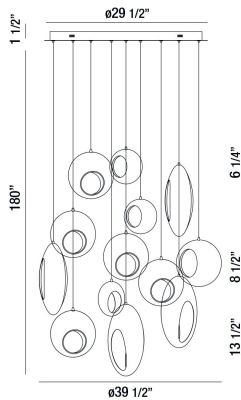

ARLINGTON, 13-LIGHT 40IN INTEGRATED LED MULTI DROP CHANDELIER

OPTIONS AVAILABLE

ITEM NO.	FINISH	SHADE
35910-015	CHROME	BLACKENED CHROME/GOLD

PRODUCT DETAILS

No.	:	35910-015
Product Color	:	CHROME
Product Material	:	METAL
Shade / Accent Colour	:	GOLD
Shade / Accent Material	:	STEEL
Diameter	:	39.5"
Height	:	13.5"
Overall Height	:	195"
Weight	:	42LBS

LIGHT SOURCE DETAILS

Number of Bulbs	:	13
Light Source	:	LED
Light Source Type	:	INTEGRATED LED
Input Voltage	:	120V
Bulb Voltage	:	120V
Socket Type	:	INTEGRATED
Wattage	:	13 X 3W
Total Wattage	:	39W
Delivered Lumens	:	1040LM
Kelvin	:	3000K
CRI	:	80
Bulb Included	:	YES
Dimmable	:	YES

TECHNICAL DETAILS

Hanging Support Type	:	WIRE
Canopy / Backplate Height	:	1.5"
Canopy / Backplate Dia.	:	29.5"
Driver	:	HUEUC
IP Rating	:	IP22
Location	:	DRY
Approval	:	<input type="checkbox"/>
Beam Angle	:	360