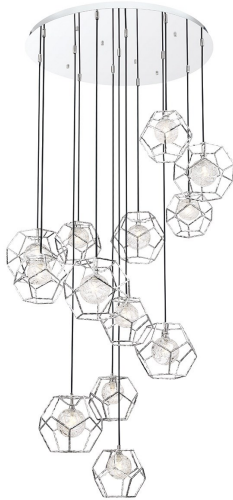

## NORWAY, 13-LIGHT 41IN GRAND CHANDELIER

### PRODUCT DETAILS

No.	:	35904-014
Product Color	:	CHROME
Product Material	:	METAL
Shade / Accent Colour	:	CLEAR
Shade / Accent Material	:	GLASS
Diameter	:	40.5"
Height	:	8.75"
Overall Height	:	190.25"
Weight	:	75.6LBS

### OPTIONS AVAILABLE

ITEM NO.	FINISH	SHADE
35904-014	CHROME	CLEAR

### TECHNICAL DETAILS

Hanging Support Type	:	WIRE
Canopy / Backplate Height	:	1.5"
Canopy / Backplate Dia.	:	33"
IP Rating	:	IP22
Location	:	DRY
Approval	:	
Beam Angle	:	360