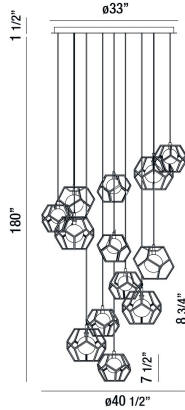

## NORWAY, 13-LIGHT 41IN GRAND CHANDELIER

### PRODUCT DETAILS

No.	:	35904-014
Product Color	:	CHROME
Product Material	:	METAL
Shade / Accent Colour	:	CLEAR
Shade / Accent Material	:	GLASS
Diameter	:	40.5"
Height	:	8.75"
Overall Height	:	190.25"
Weight	:	75.6LBS

### TECHNICAL DETAILS

Hanging Support Type	:	WIRE
Canopy / Backplate Height	:	1.5"
Canopy / Backplate Dia.	:	33"
IP Rating	:	IP22
Location	:	DRY
Approval	:	
Beam Angle	:	360