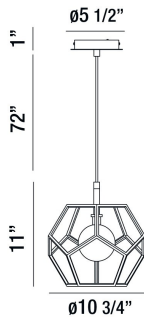

NORWAY, 11IN MINI PENDANT

PRODUCT DETAILS

No.	:	35902-010
Product Color	:	CHROME
Product Material	:	METAL
Shade / Accent Colour	:	CLEAR
Shade / Accent Material	:	GLASS
Diameter	:	10.75"
Height	:	11"
Overall Height	:	84"
Weight	:	4.4LBS

OPTIONS AVAILABLE

ITEM NO.	FINISH	SHADE
35902-010	CHROME	CLEAR

TECHNICAL DETAILS

Hanging Support Type	:	WIRE
Hanging Support Length	:	72"
Canopy / Backplate Height	:	1"
Canopy / Backplate Dia.	:	5.5"
IP Rating	:	IP22
Location	:	DRY
Approval	:	
Beam Angle	:	360