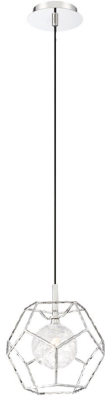

NORWAY, 11IN MINI PENDANT

PRODUCT DETAILS

No.	:	35902-010
Product Color	:	CHROME
Product Material	:	METAL
Shade / Accent Colour	:	CLEAR
Shade / Accent Material	:	GLASS
Diameter	:	10.75"
Height	:	11"
Overall Height	:	84"
Weight	:	4.4LBS

LIGHT SOURCE DETAILS

Number of Bulbs	:	1
Light Source	:	LED
Light Source Type	:	G9 / G9 LED
Input Voltage	:	120V
Bulb Voltage	:	120V
Socket Type	:	G9 / LED
Wattage	:	5W
Total Wattage	:	5W
Kelvin	:	3000K
CRI	:	80 / 80+
Bulb Included	:	NO
Dimmable	:	YES

OPTIONS AVAILABLE

ITEM NO.	FINISH	SHADE
35902-010	CHROME	CLEAR

TECHNICAL DETAILS

Hanging Support Type	:	WIRE
Hanging Support Length	:	72"
Canopy / Backplate Height	:	1"
Canopy / Backplate Dia.	:	5.5"
IP Rating	:	IP22
Location	:	DRY
Approval	:	
Beam Angle	:	360