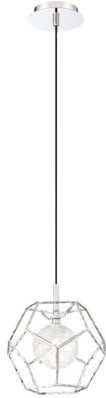

NORWAY, 11IN MINI PENDANT

PRODUCT DETAILS

No.	:	35902-010
Product Color	:	CHROME
Product Material	:	METAL
Shade / Accent Colour	:	CLEAR
Shade / Accent Material	:	GLASS
Diameter	:	10.75"
Height	:	11"
Overall Height	:	84"
Weight	:	4.4LBS

LIGHT SOURCE DETAILS

Number of Bulbs	:	1
Light Source	:	LED
Light Source Type	:	G9
Input Voltage	:	120V
Bulb Voltage	:	120V
Socket Type	:	G9
Wattage	:	1 X 5W
Total Wattage	:	5W
Kelvin	:	3000K
CRI	:	80
Bulb Included	:	YES
Dimmable	:	YES

OPTIONS AVAILABLE

ITEM NO.	FINISH	SHADE
35902-010	CHROME	CLEAR

TECHNICAL DETAILS

Hanging Support Type	:	WIRE
Canopy / Backplate Height	:	1"
Canopy / Backplate Dia.	:	5.5"
IP Rating	:	IP22
Location	:	DRY
Approval	:	
Beam Angle	:	360