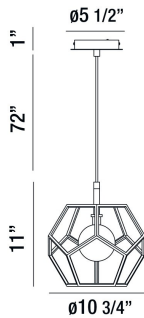

## NORWAY, 11IN MINI PENDANT

### PRODUCT DETAILS

No.	:	35902-010
Product Color	:	CHROME
Product Material	:	METAL
Shade / Accent Colour	:	CLEAR
Shade / Accent Material	:	GLASS
Diameter	:	10.75"
Height	:	11"
Overall Height	:	84"
Weight	:	4.4LBS

### TECHNICAL DETAILS

Hanging Support Type	:	WIRE
Hanging Support Length	:	72"
Canopy / Backplate Height	:	1"
Canopy / Backplate Dia.	:	5.5"
IP Rating	:	IP22
Location	:	DRY
Approval	:	
Beam Angle	:	360