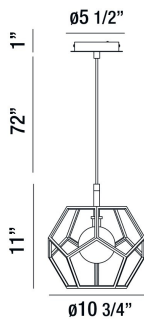

NORWAY, 11IN MINI PENDANT

PRODUCT DETAILS

No.	:	35902-010
Product Color	:	CHROME
Product Material	:	METAL
Shade / Accent Colour	:	CLEAR
Shade / Accent Material	:	GLASS
Diameter	:	10.75"
Height	:	11"
Overall Height	:	84"
Weight	:	4.4LBS

OPTIONS AVAILABLE

ITEM NO.	FINISH	SHADE
35902-010	CHROME	CLEAR

TECHNICAL DETAILS

Hanging Support Type	:	WIRE
Canopy / Backplate Height	:	1"
Canopy / Backplate Dia.	:	5.5"
IP Rating	:	IP22
Location	:	DRY
Approval	:	
Beam Angle	:	360