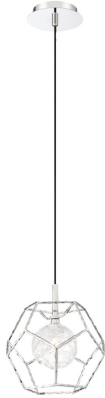

## NORWAY, 11IN MINI PENDANT

### PRODUCT DETAILS

No.	:	35902-010
Product Color	:	CHROME
Product Material	:	METAL
Shade / Accent Colour	:	CLEAR
Shade / Accent Material	:	GLASS
Diameter	:	10.75"
Height	:	11"
Overall Height	:	84"
Weight	:	4.4LBS

### LIGHT SOURCE DETAILS

Number of Bulbs	:	1
Light Source	:	LED
Light Source Type	:	G9 / G9 LED
Input Voltage	:	120V
Bulb Voltage	:	120V
Socket Type	:	G9 / LED
Wattage	:	1 X 5W
Total Wattage	:	5W
Kelvin	:	3000K
CRI	:	80 / 80+
Bulb Included	:	NO
Dimmable	:	YES

### OPTIONS AVAILABLE

ITEM NO.	FINISH	SHADE
35902-010	CHROME	CLEAR