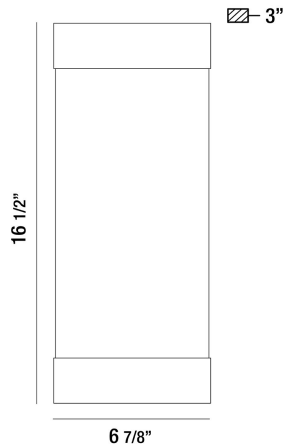

TIFFANY, 17IN INTEGRATED LED OUTDOOR WALL SCONCE

PRODUCT DETAILS

No.	:	35892-014
Product Color	:	POWDER COAT BLACK
Shade / Accent Colour	:	CLEAR
Shade / Accent Material	:	GLASS
Width	:	7"
Height	:	16.5"
Ext	:	3"
Weight	:	4.2LBS

LIGHT SOURCE DETAILS

Number of Bulbs	:	2
Light Source	:	LED
Light Source Type	:	INTEGRATED LED
Input Voltage	:	120V
Bulb Voltage	:	120V
Socket Type	:	INTEGRATED
Wattage	:	2 X 10W
Total Wattage	:	20W
Delivered Lumens	:	300LM
Kelvin	:	3000K
CRI	:	90
Bulb Included	:	YES
Dimmable	:	YES

OPTIONS AVAILABLE

ITEM NO.	FINISH	SHADE
35892-014	POWDER COAT BLACK	BLACK WOOD GRAIN GLASS

TECHNICAL DETAILS

Hanging Support Type	:	J-BOX
Canopy / Backplate Length	:	7"
Canopy / Backplate Height	:	16.5"
Canopy / Backplate Width	:	0.75"
IP Rating	:	IP44
Location	:	WET
Approval	:	
Beam Angle	:	360