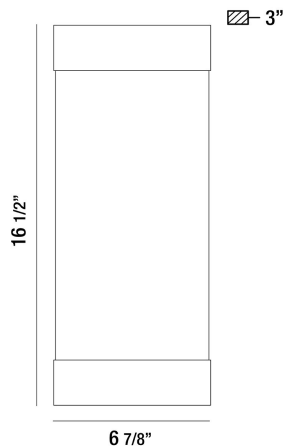

### PRODUCT DETAILS

No.	:	35892-014
Product Color	:	POWDER COAT BLACK
Shade / Accent Colour	:	CLEAR
Shade / Accent Material	:	GLASS
Width	:	7"
Height	:	16.5"
Ext	:	3"
Weight	:	4.2LBS

### LIGHT SOURCE DETAILS

Number of Bulbs	:	2
Light Source	:	LED
Light Source Type	:	INTEGRATED LED
Input Voltage	:	120V
Bulb Voltage	:	120V
Socket Type	:	INTEGRATED
Wattage	:	2 X 10W
Total Wattage	:	20W
Delivered Lumens	:	300LM
Kelvin	:	3000K
CRI	:	90
Bulb Included	:	YES
Dimmable	:	YES

### TECHNICAL DETAILS

Hanging Support Type	:	J-BOX
Canopy / Backplate Length	:	7"
Canopy / Backplate Height	:	16.5"
Canopy / Backplate Width	:	0.75"
IP Rating	:	IP44
Location	:	WET
Approval	:	<input type="checkbox"/>
Beam Angle	:	360