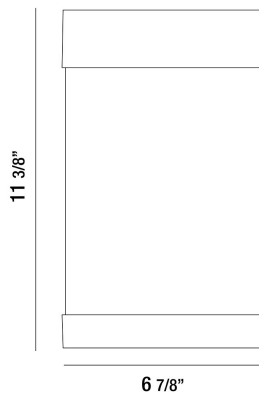

OPTIONS AVAILABLE

ITEM NO.	FINISH	SHADE
35891-017	POWDER COAT BLACK	BLACK WOOD GRAIN GLASS

3"