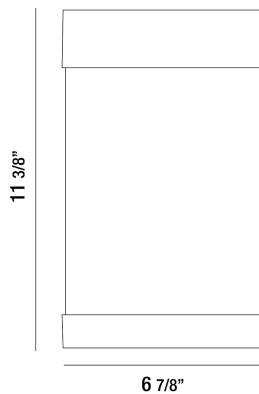

TIFFANY, 11IN INTEGRATED LED OUTDOOR WALL SCONCE

PRODUCT DETAILS

No.	:	35891-017
Product Color	:	POWDER COAT BLACK
Shade / Accent Colour	:	CLEAR
Shade / Accent Material	:	GLASS
Width	:	7"
Height	:	11.5"
Ext	:	3"
Weight	:	2.8LBS

LIGHT SOURCE DETAILS

Number of Bulbs	:	1
Light Source	:	LED
Light Source Type	:	INTEGRATED LED
Input Voltage	:	120V
Bulb Voltage	:	120V
Socket Type	:	INTEGRATED
Wattage	:	1 X 10W
Total Wattage	:	10W
Delivered Lumens	:	150LM
Kelvin	:	3000K
CRI	:	90
Bulb Included	:	YES
Dimmable	:	YES

OPTIONS AVAILABLE

ITEM NO.	FINISH	SHADE
35891-017	POWDER COAT BLACK	BLACK WOOD GRAIN GLASS

☐- 3"

TECHNICAL DETAILS

Hanging Support Type	:	J-BOX
Canopy / Backplate Length	:	7"
Canopy / Backplate Height	:	11.5"
Canopy / Backplate Width	:	0.75"
IP Rating	:	IP44
Location	:	WET
Approval	:	
Beam Angle	:	360